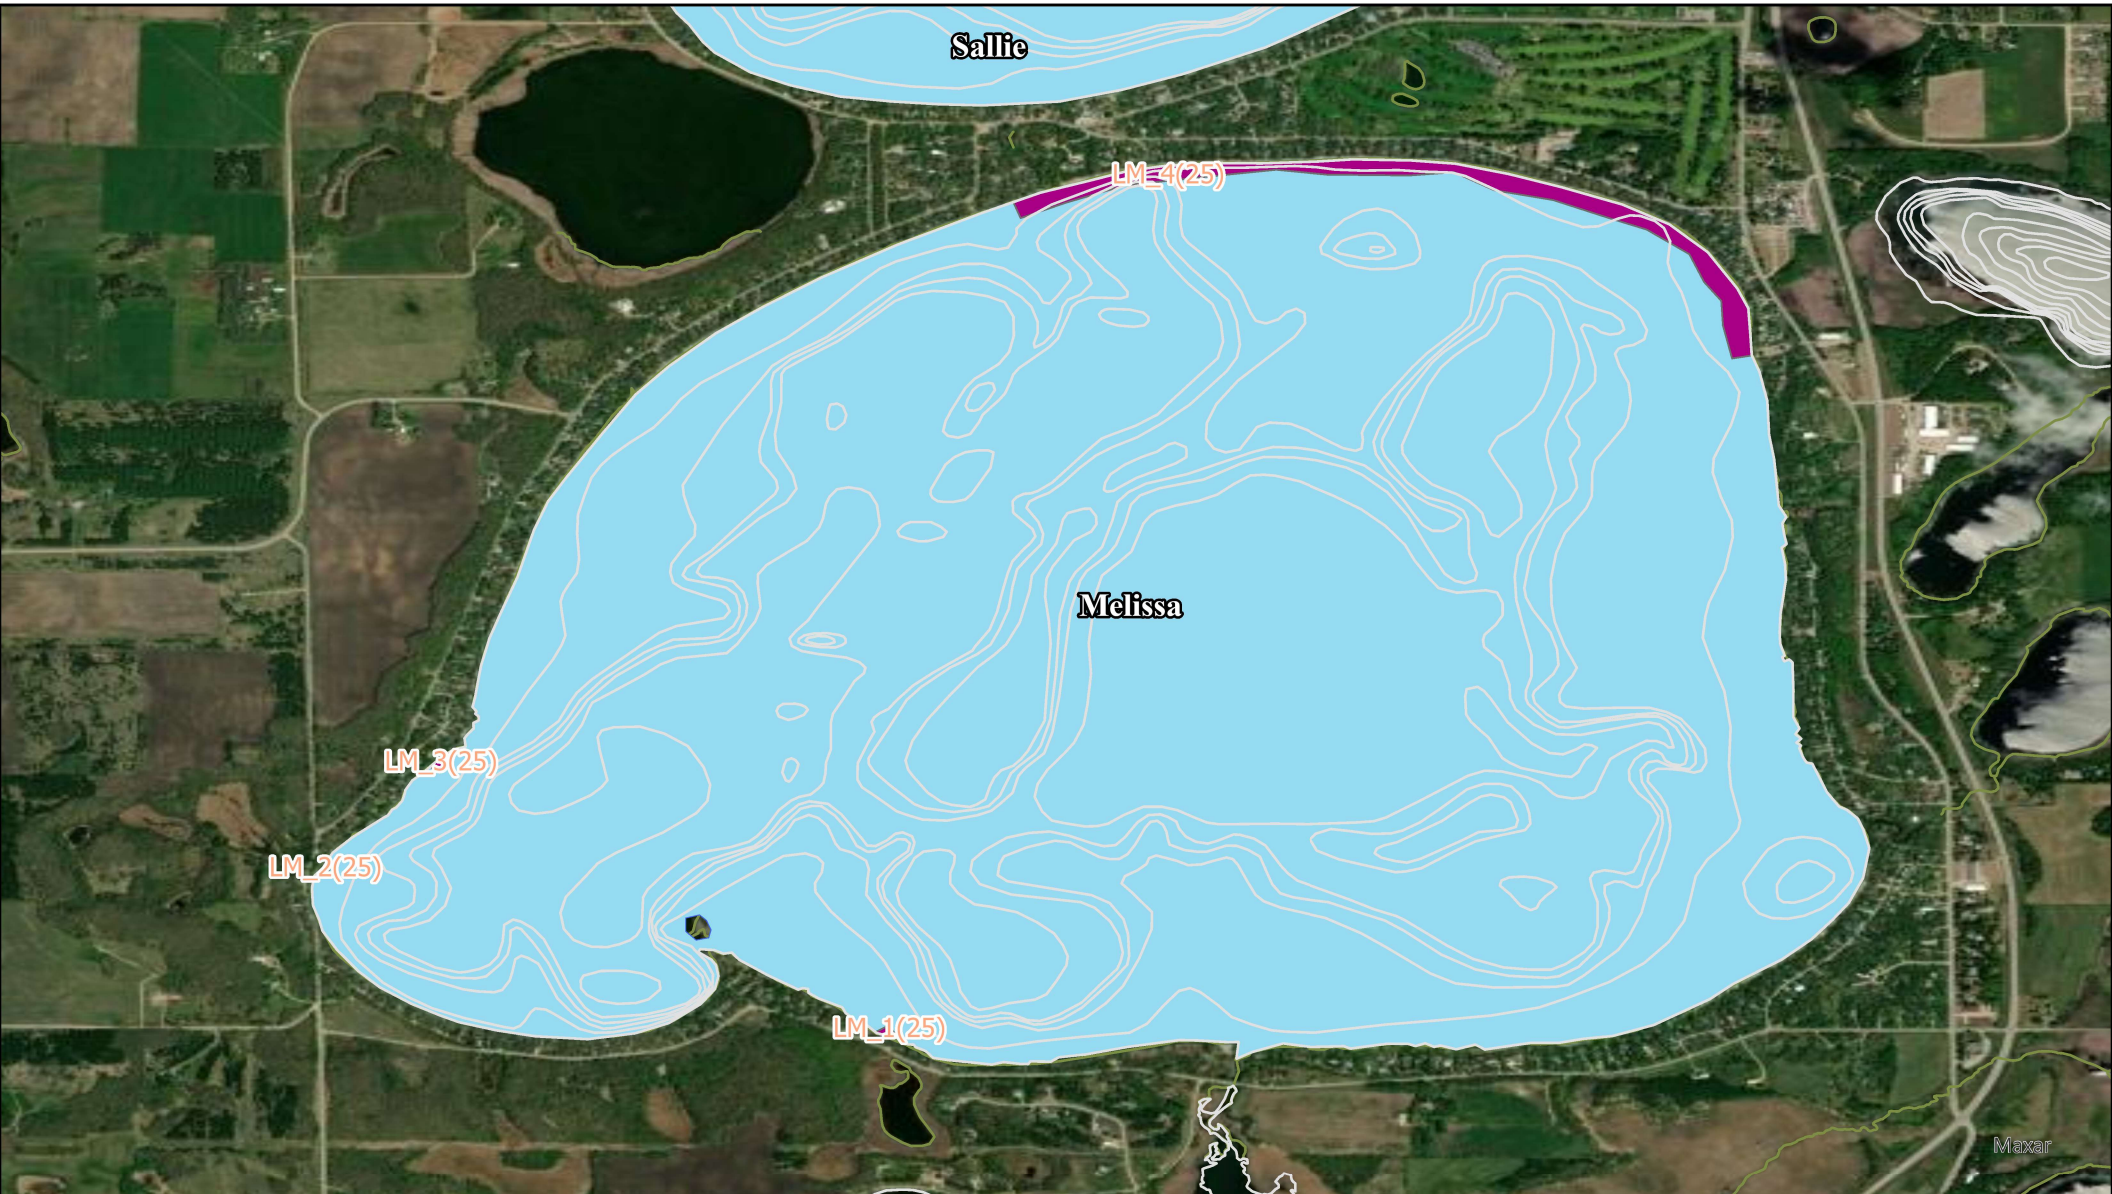

Lake Melissa Flowering Rush Map 2025

Acreage

LM_2(25)	0.053978
LM_1(25)	0.260641
LM_3(25)	0.29985
LM_4(25)	22.249405

Total Acres
22.86387

Legend

- Lake Depths
- Melissa Flowering Rush July 15th