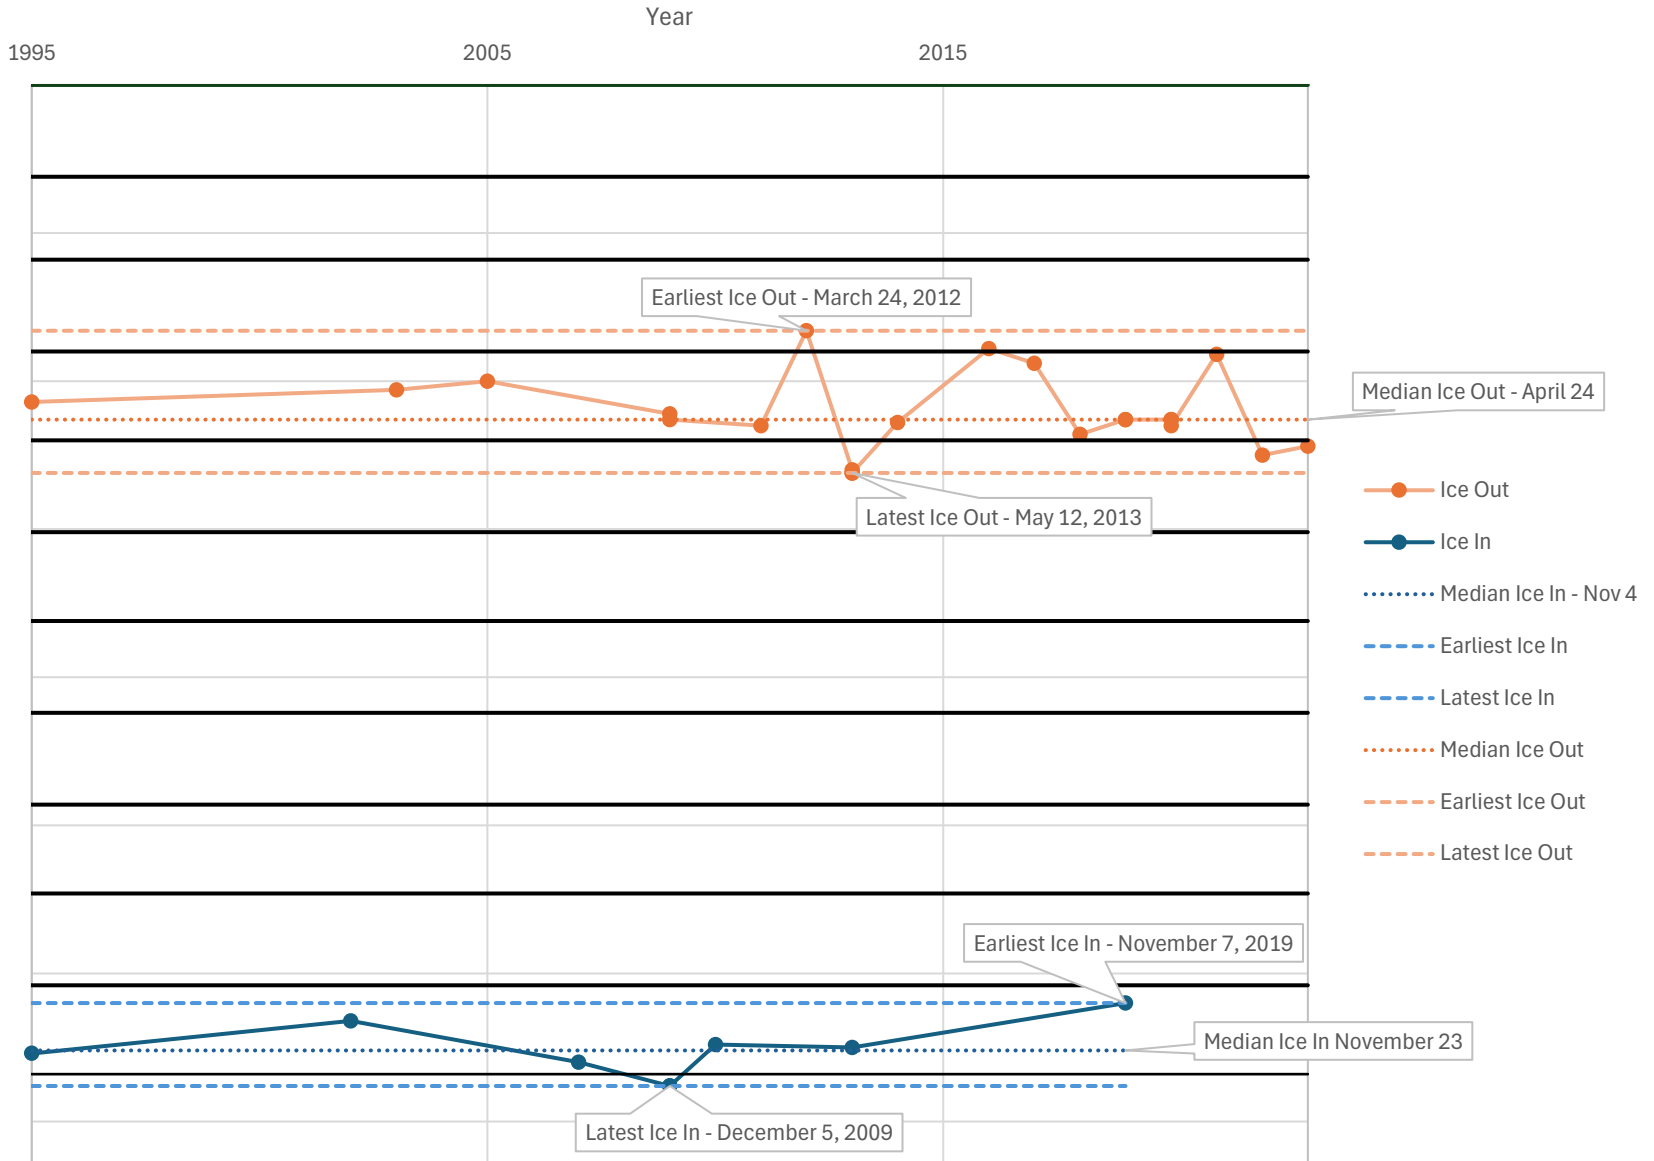

MN DNR Ice Out and Ice In Data - Big Floyd Lake - 1995 - 2023

MN DNR Ice Out Data - Big Floyd Lake - 1995 - 2023

MN DNR Ice In Data - Big Floyd Lake - 1995 - 2023