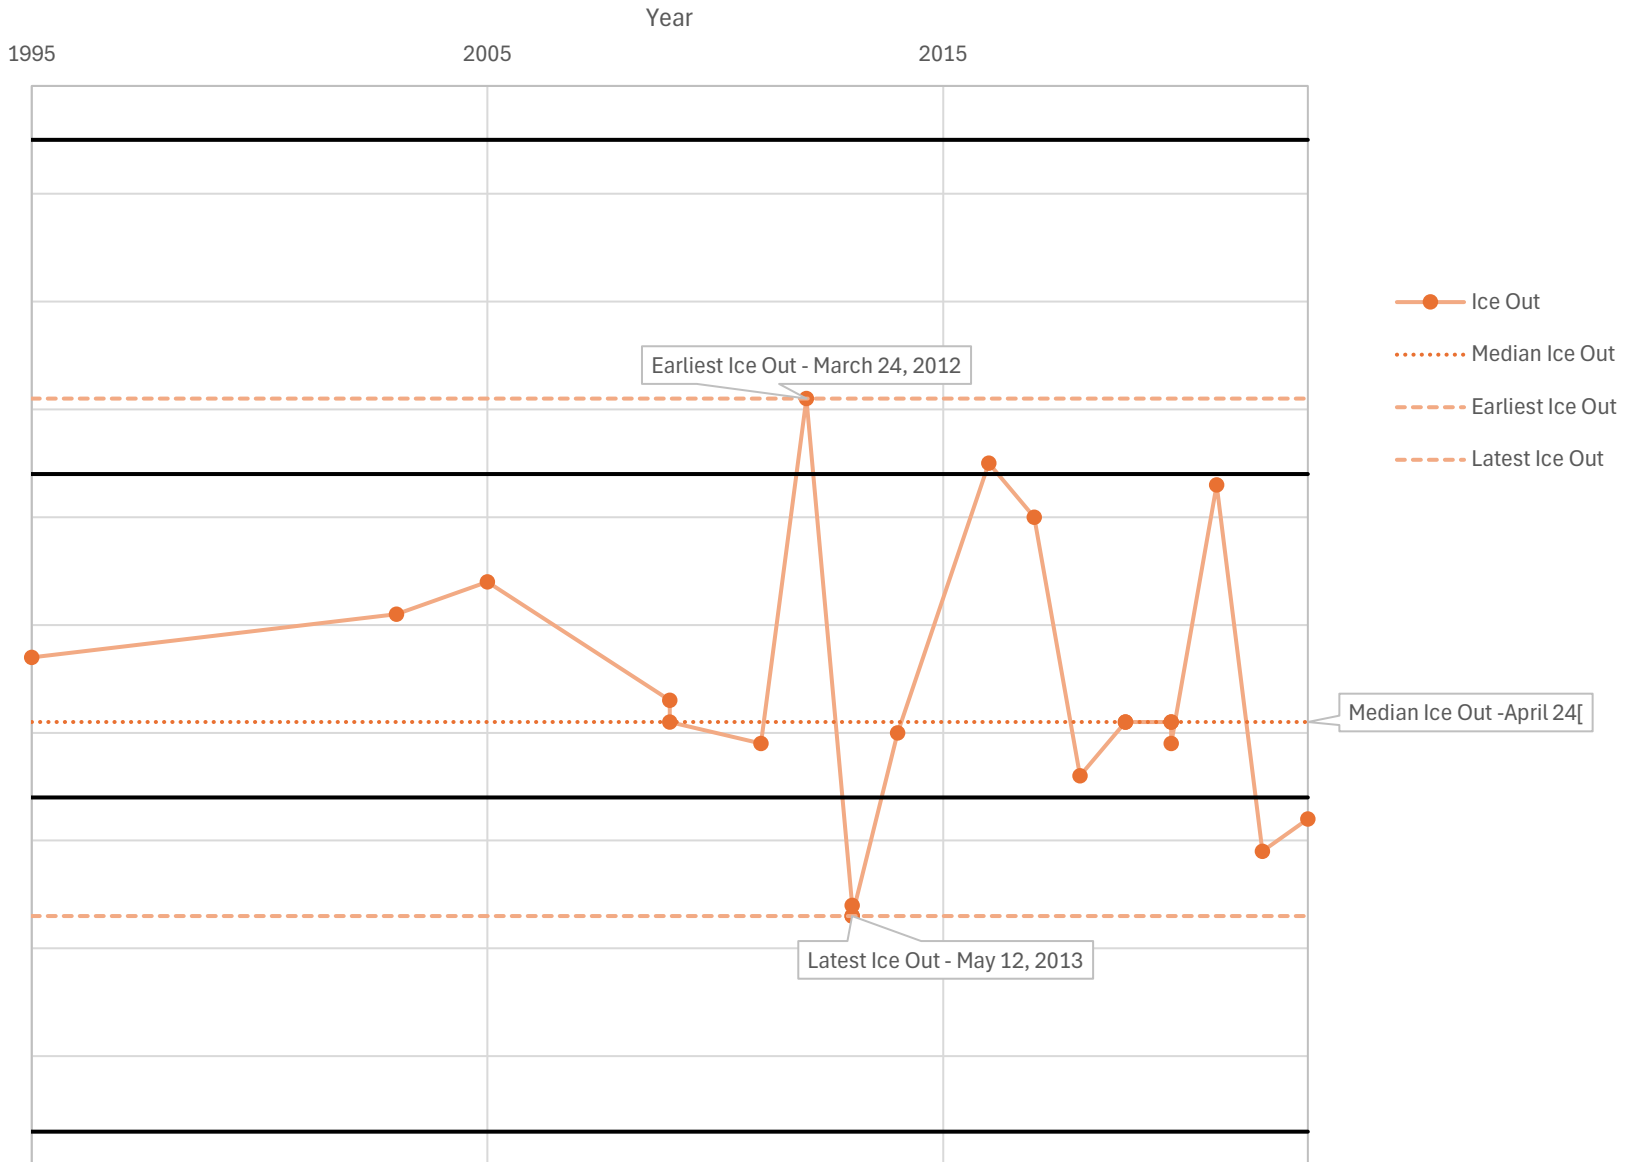

MN DNR Ice Out and Ice In Data - Big Floyd Lake - 1995 - 2023

MN DNR Ice Out Data - Big Floyd Lake - 1995 - 2023

MN DNR Ice In Data - Big Floyd Lake - 1995 - 2023