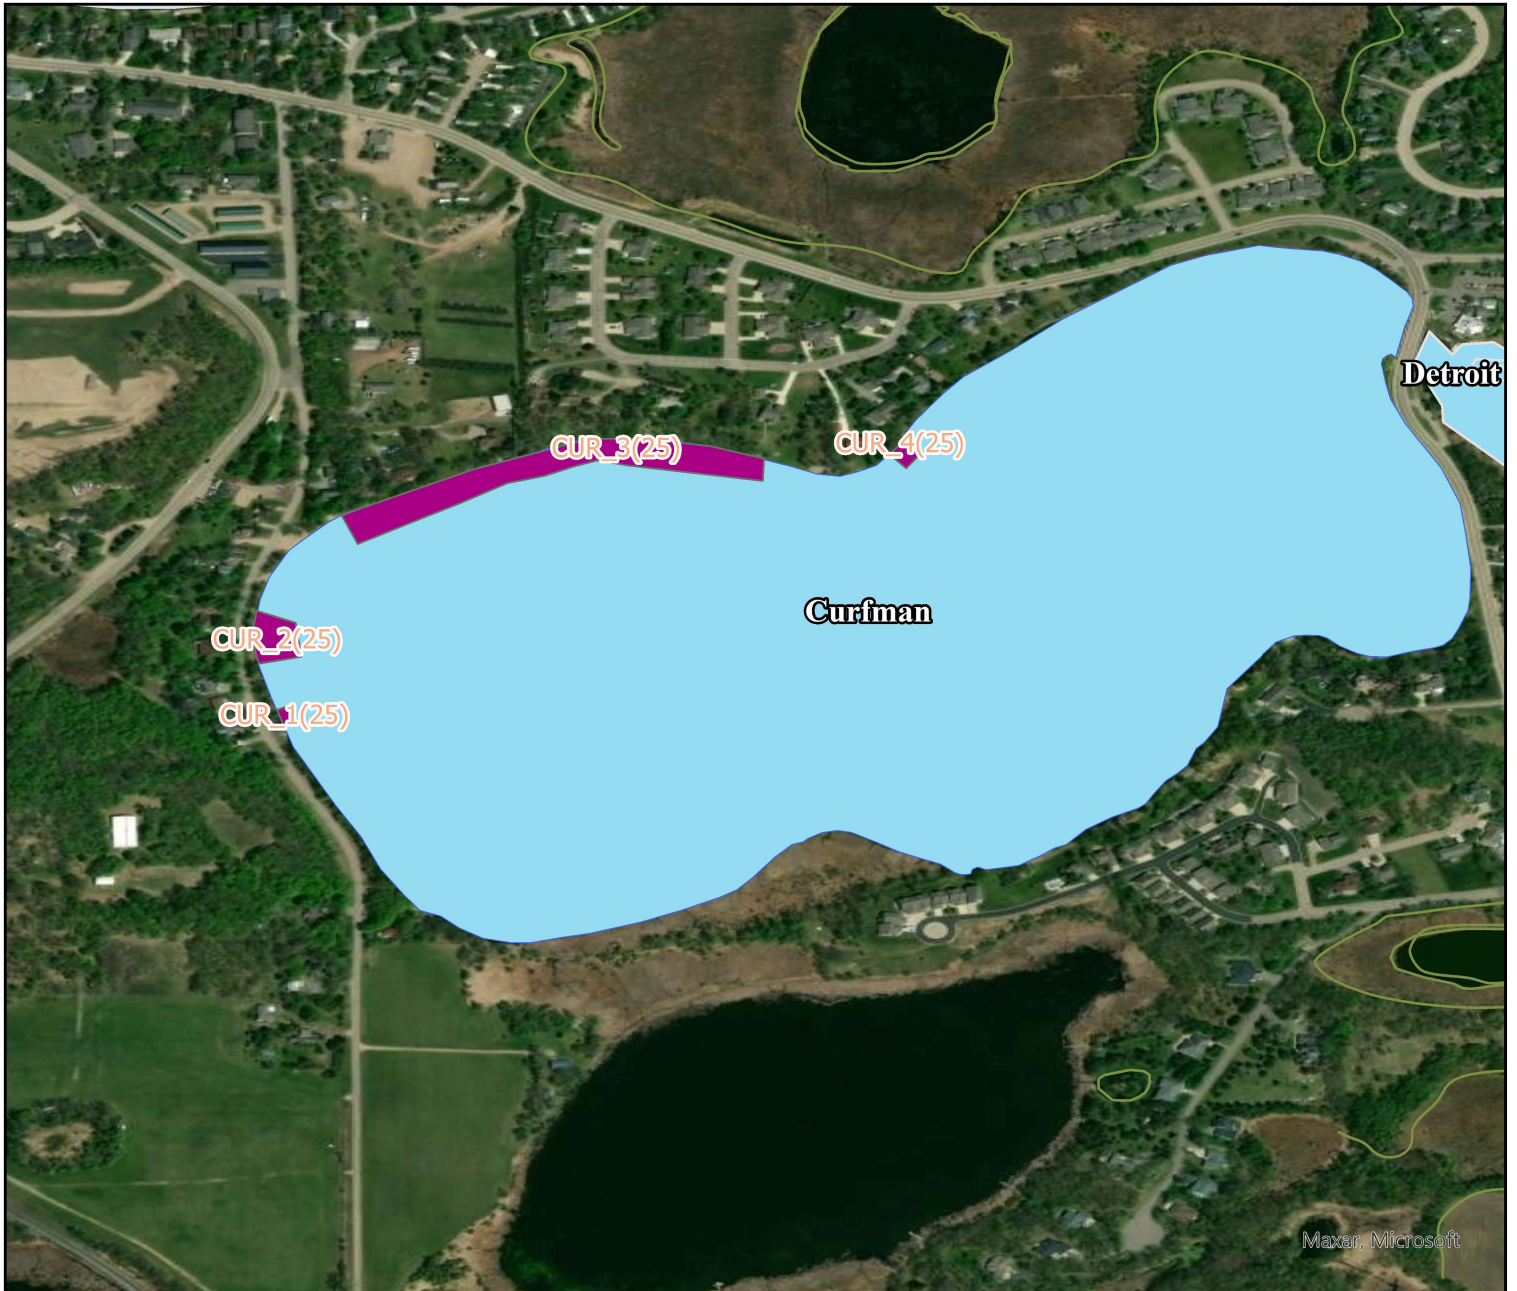

Curfman Flowering Rush 2025

Acreage

| | |
|-----------|----------|
| CUR_1(25) | 0.041551 |
| CUR_2(25) | 0.455421 |
| CUR_3(25) | 2.737913 |
| CUR_4(25) | 0.124135 |

Total Acres 3.35902

Legend

 Curfman Flowering Rush