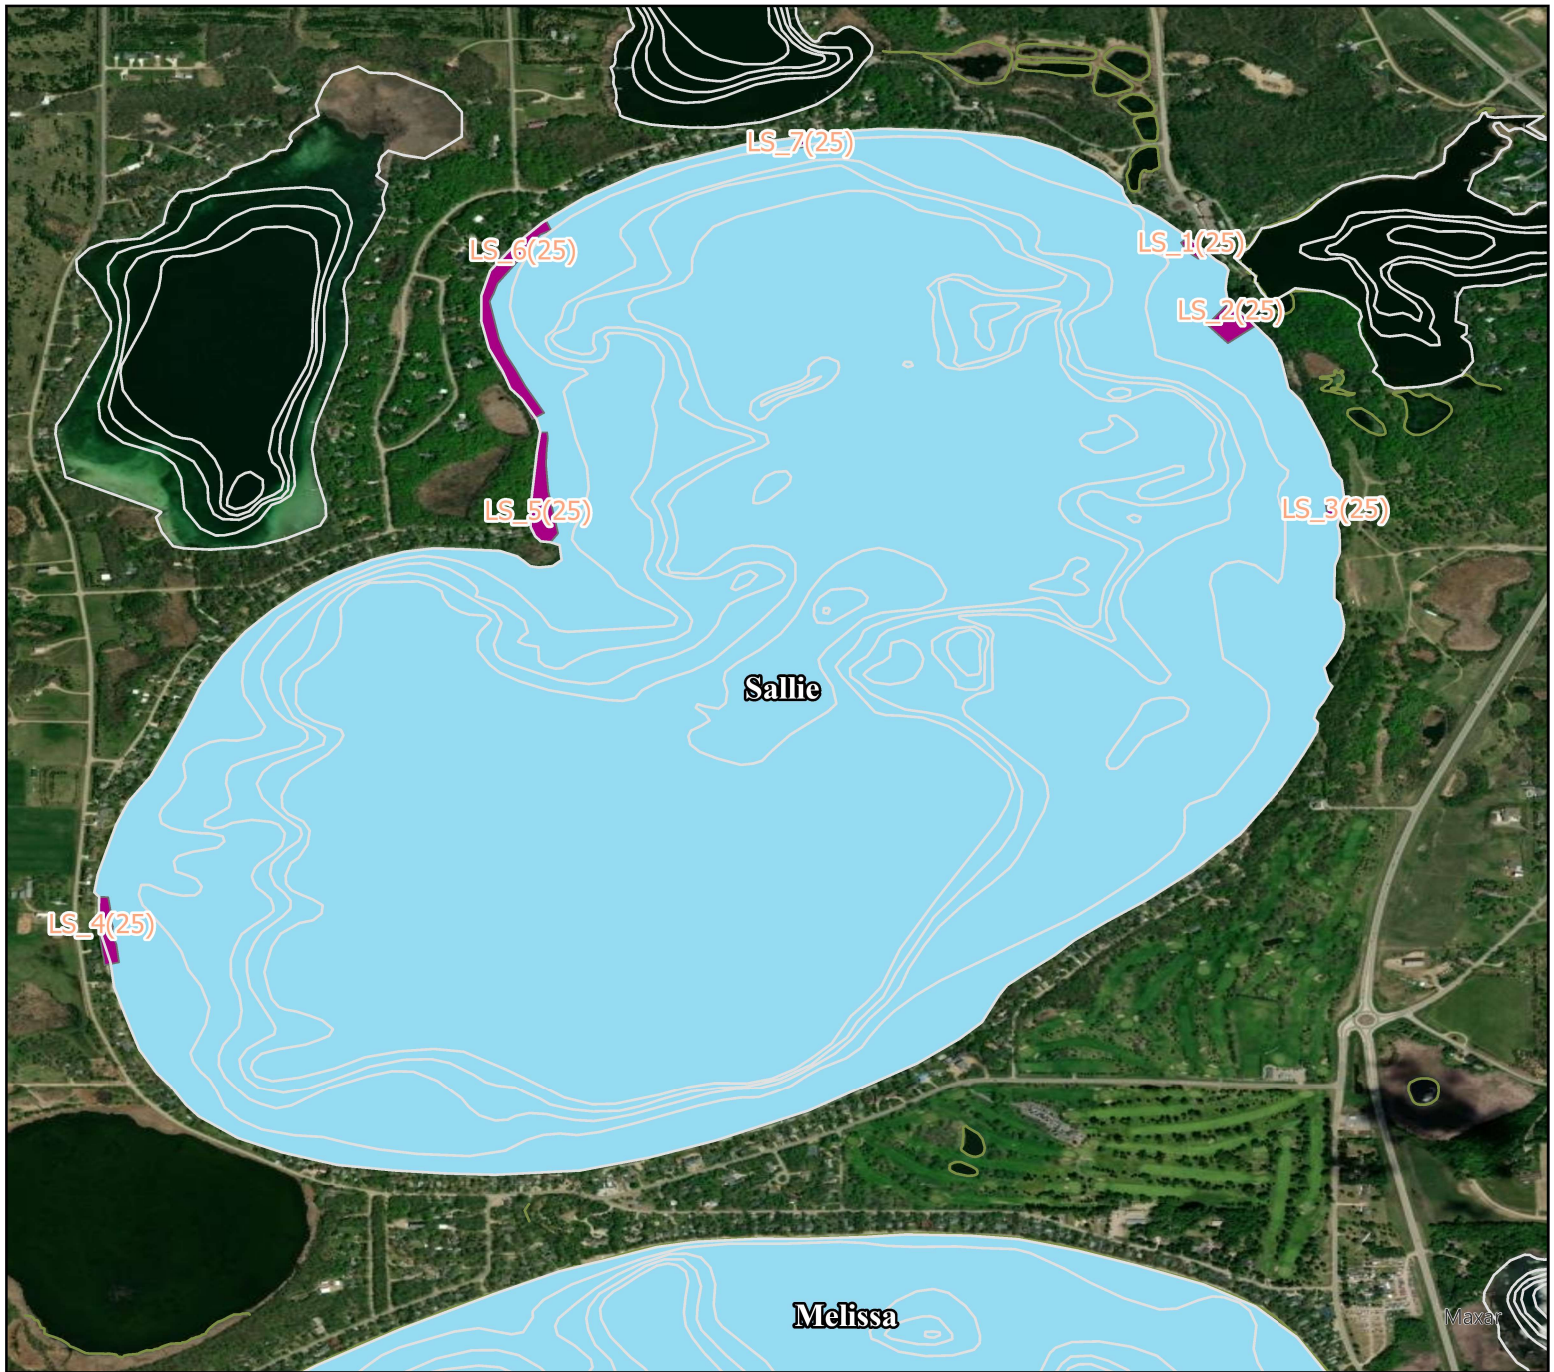

Lake Sallie Flowering Rush 2025

Acreage	
LS_1(25)	0.386542
LS_2(25)	1.431461
LS_3(25)	0.273684
LS_4(25)	1.26131
LS_5(25)	2.482734
LS_6(25)	3.961455
LS_7(25)	0.119268

Total Acres 9.916545

Legend

-  Lake Depths
-  Lake Sallie Flowering Rush