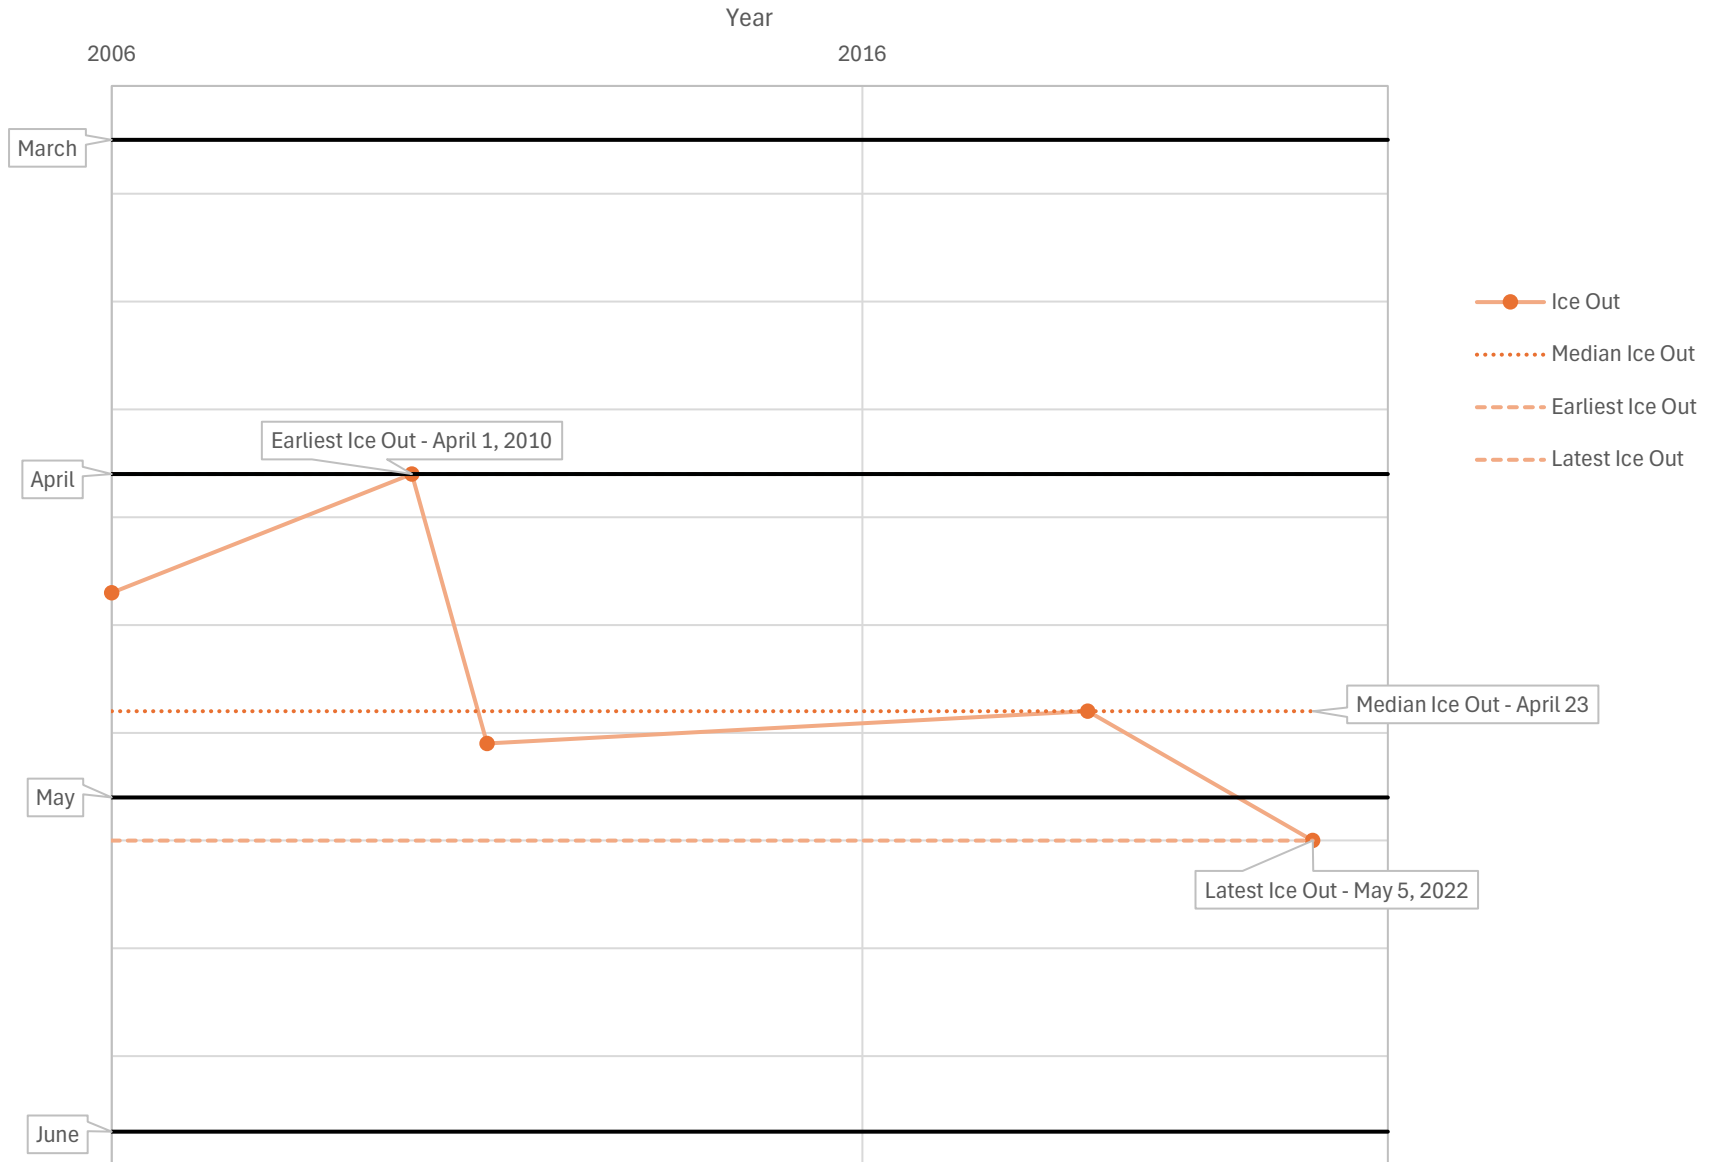

MN DNR Ice Out and Ice In Data - Little Floyd Lake - 2006- 2023

MN DNR Ice Out Data - Little Floyd Lake - 2006 - 2023

MN DNR Ice In Data - Little Floyd Lake - 2022 - 2023