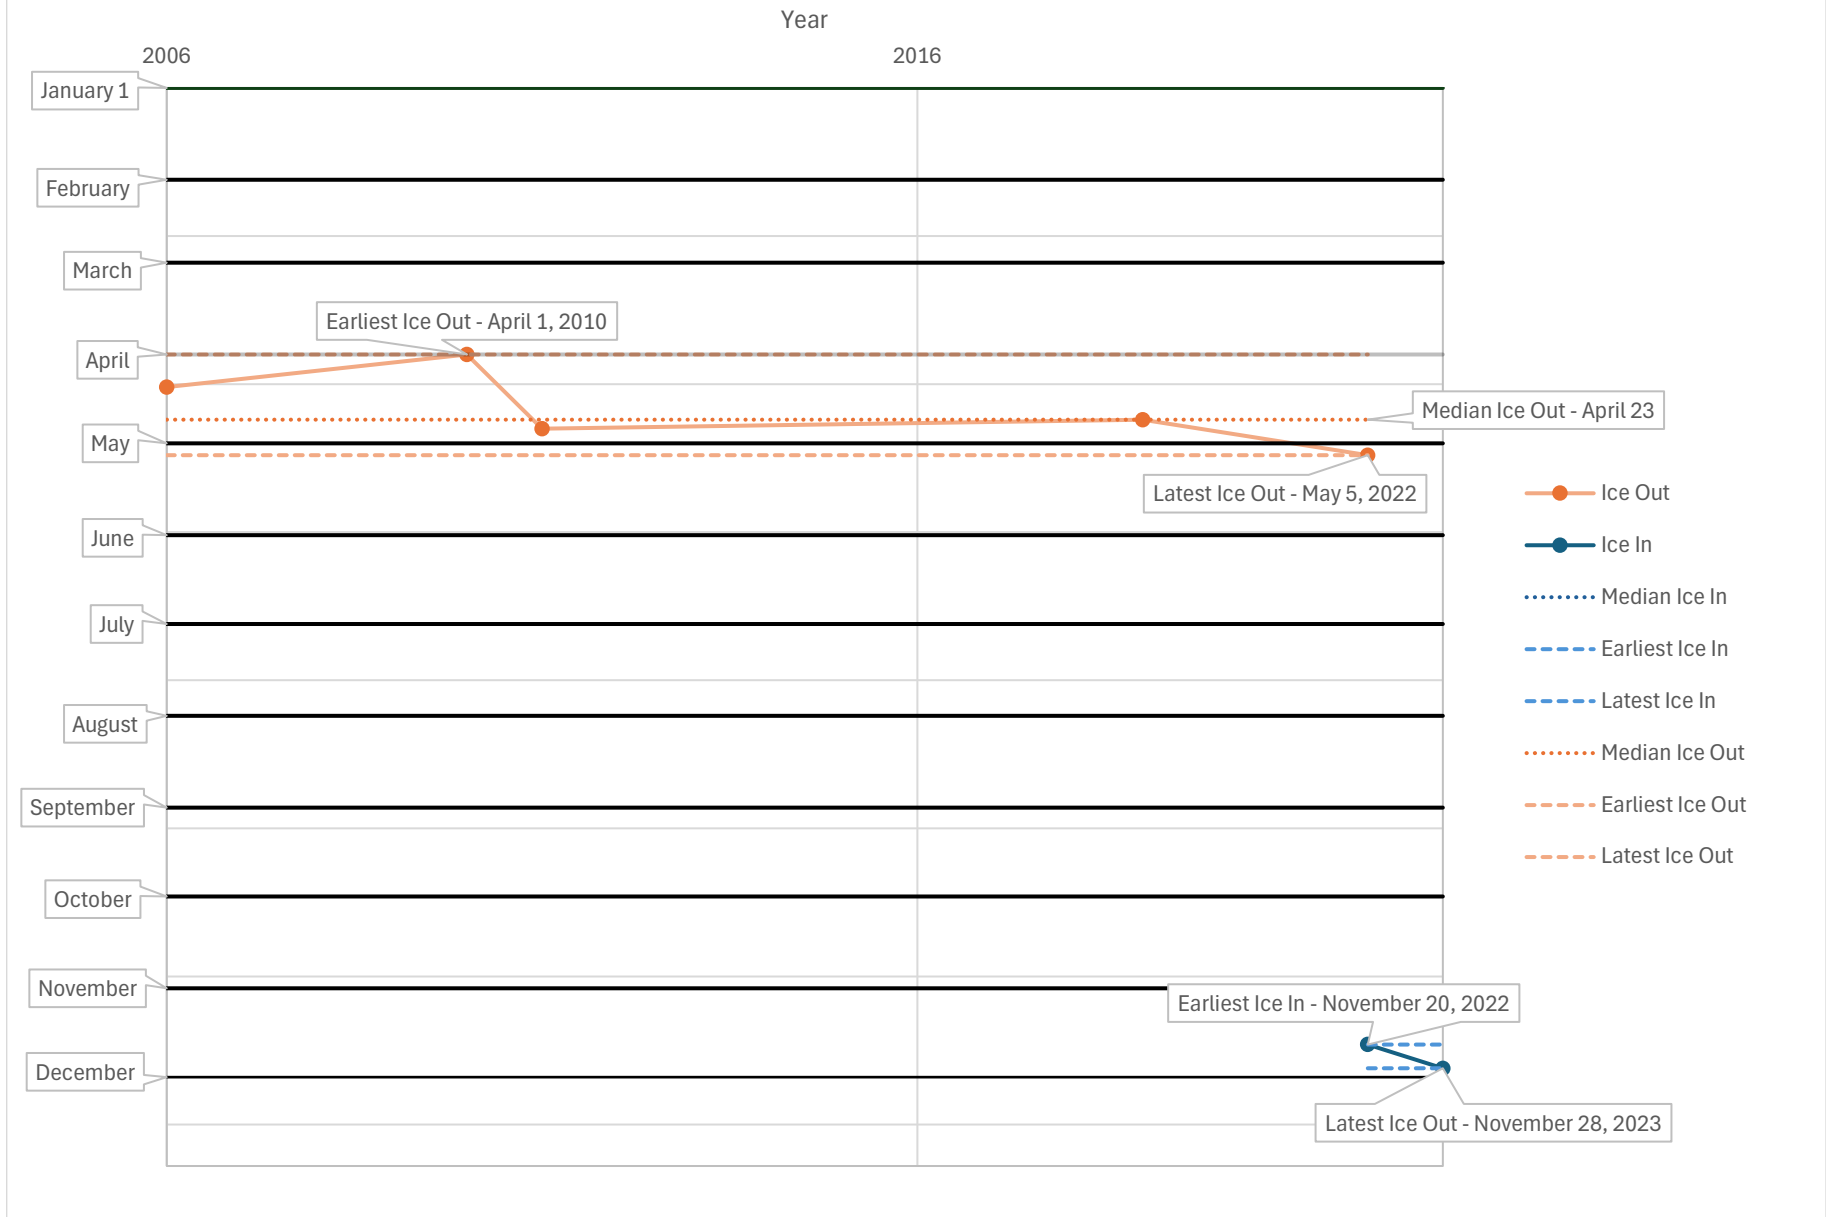

MN DNR Ice Out and Ice In Data - Little Floyd Lake - 2006- 2023

MN DNR Ice Out Data - Little Floyd Lake - 2006 - 2023

MN DNR Ice In Data - Little Floyd Lake - 2022 - 2023