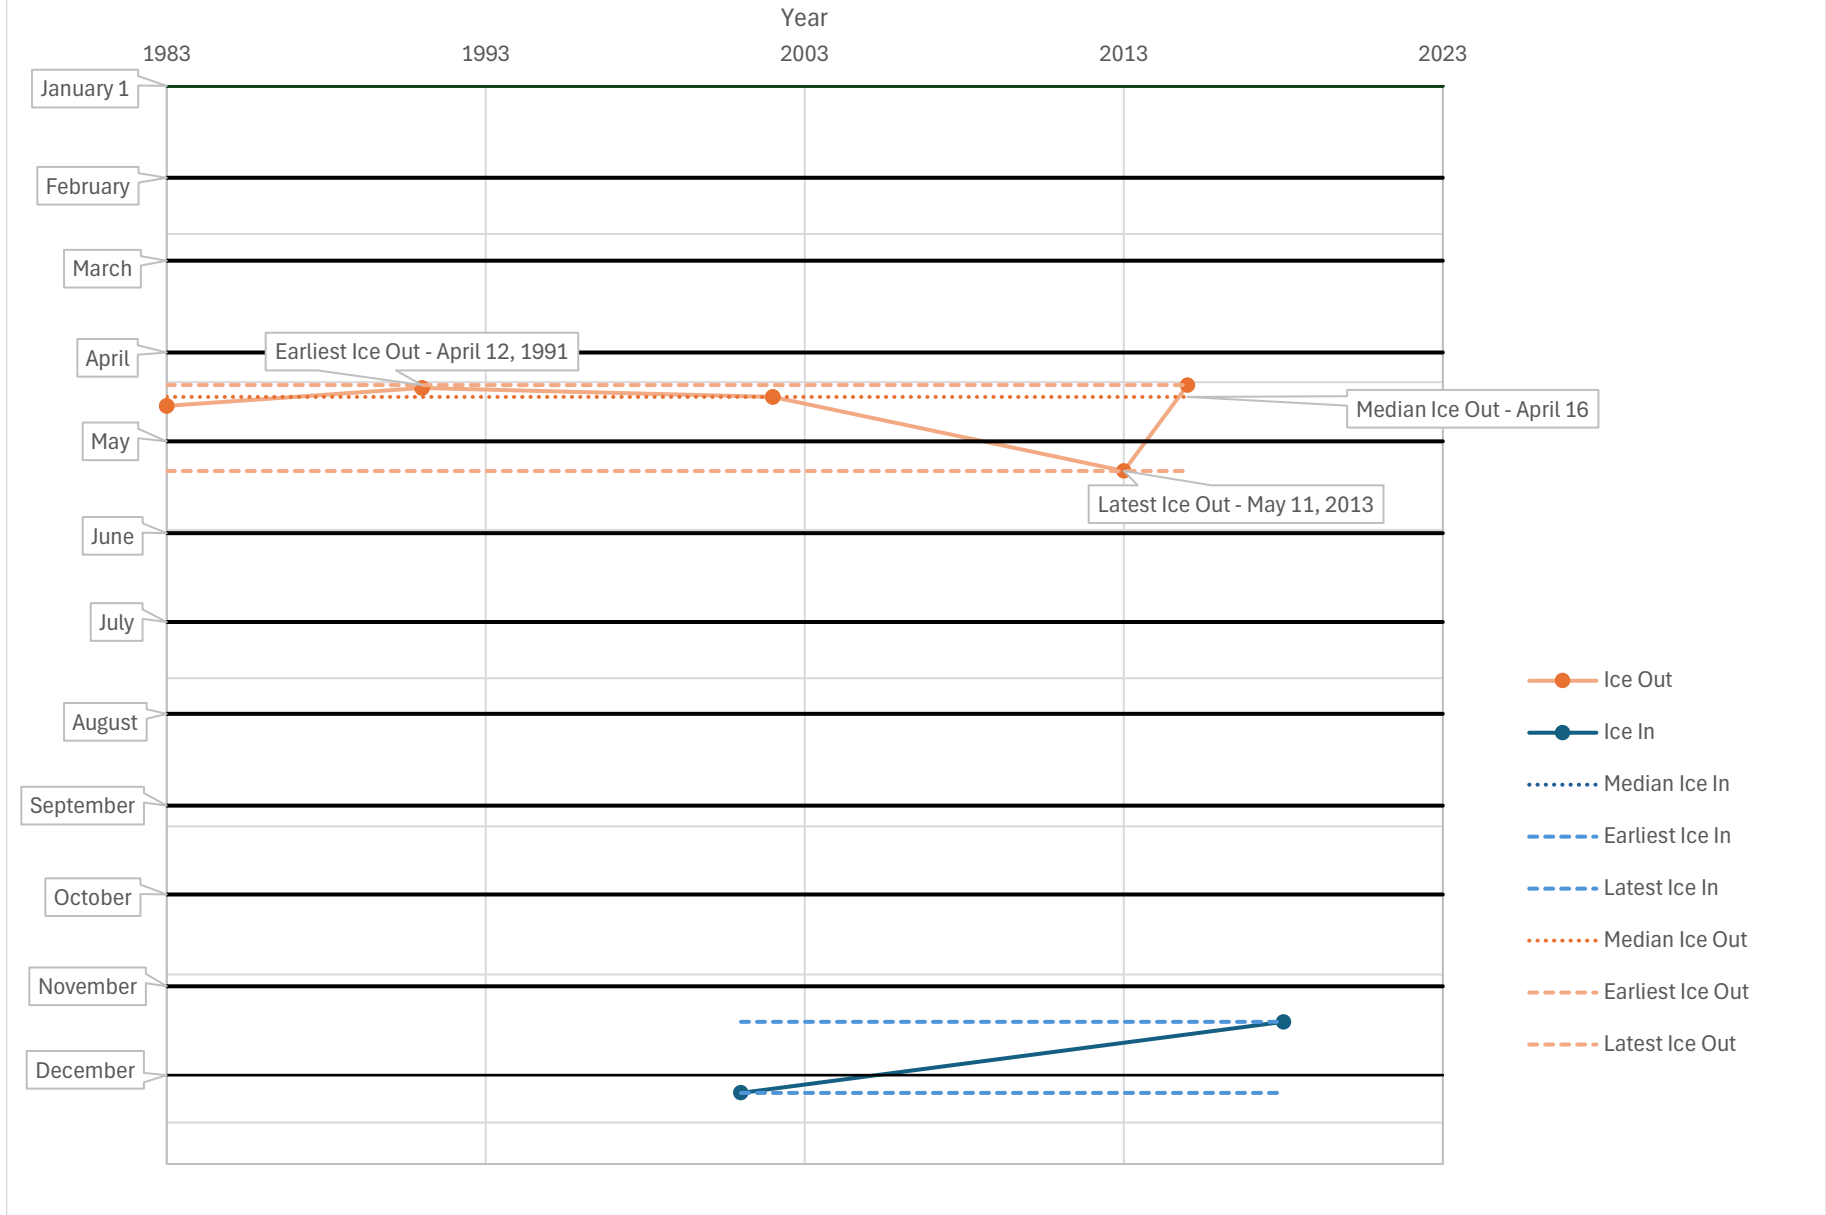

MN DNR Ice Out and Ice In Data - Lake Melissa- 1983 - 2023

MN DNR Ice Out and Ice In Data - Lake Melissa- 1983 - 2023

MN DNR Ice Out and Ice In Data - Lake Melissa- 1983 - 2023