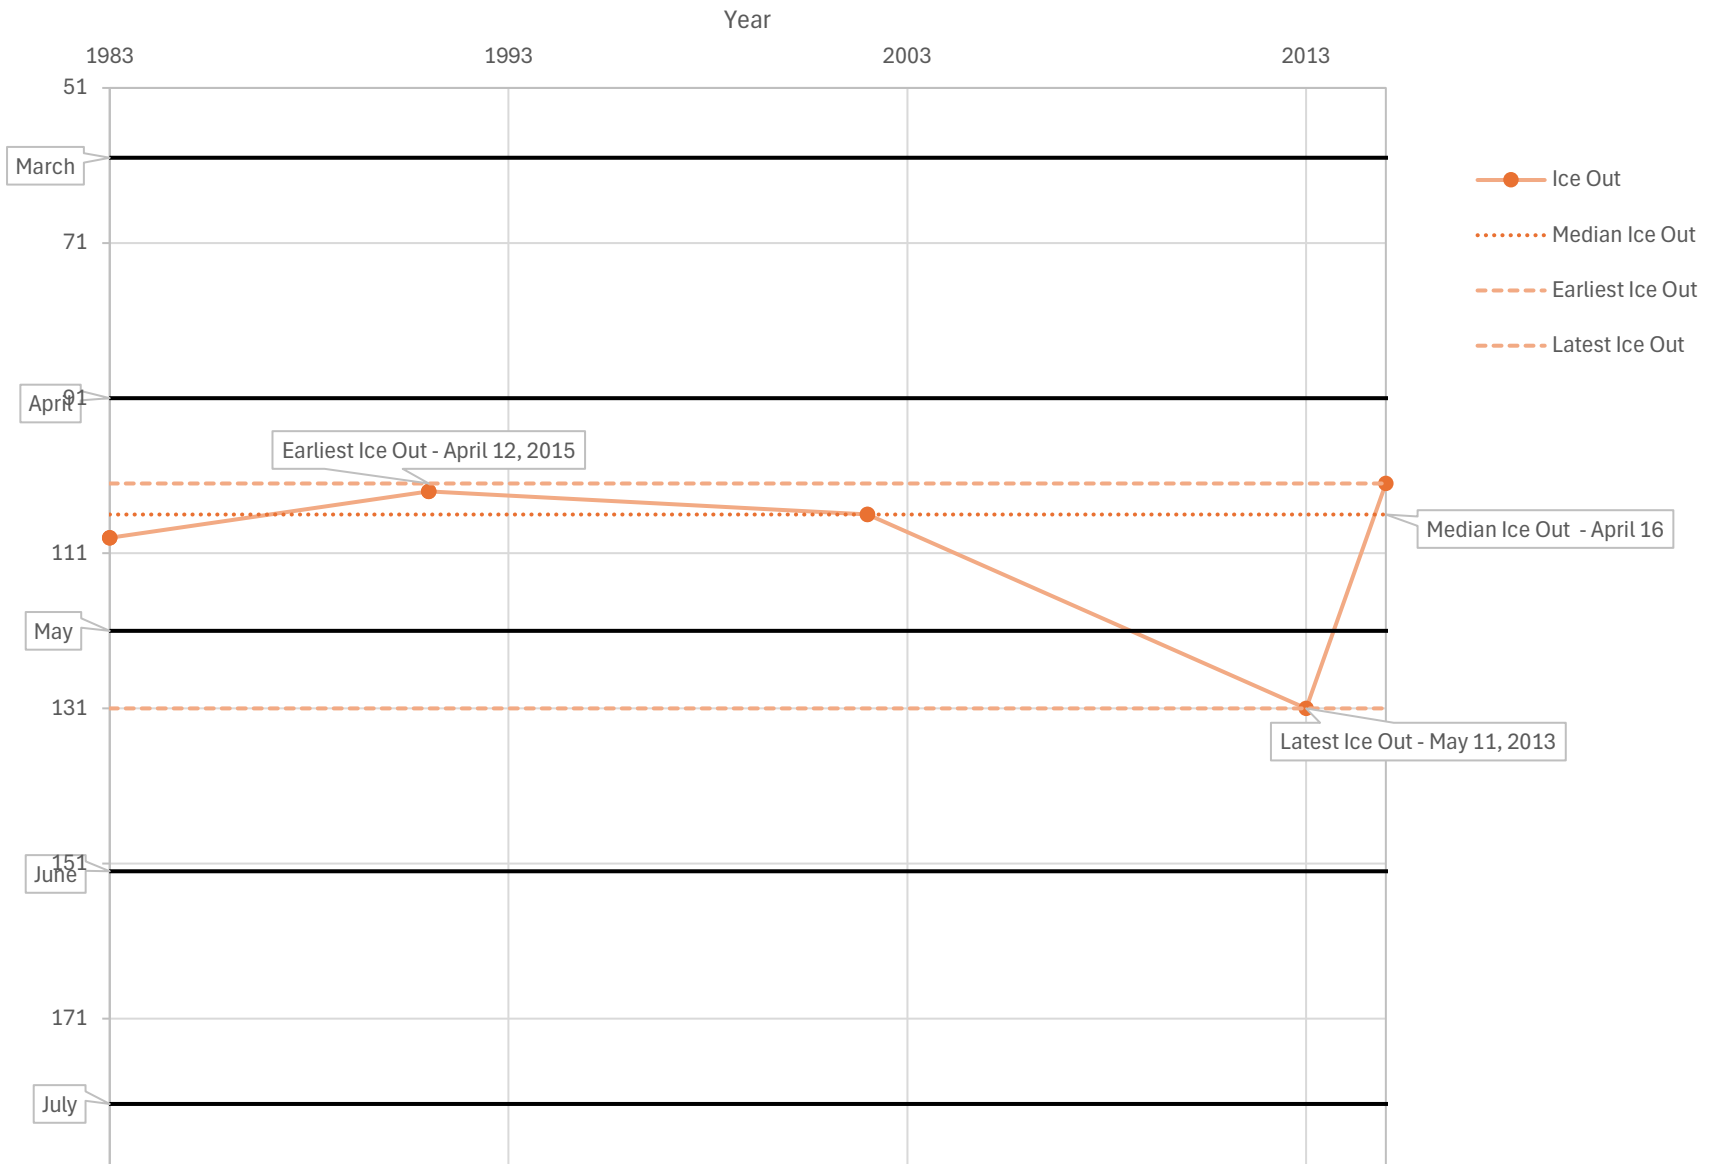

MN DNR Ice Out and Ice In Data - Lake Melissa- 1983 - 2023

MN DNR Ice Out and Ice In Data - Lake Melissa- 1983 - 2023

MN DNR Ice Out and Ice In Data - Lake Melissa- 1983 - 2023